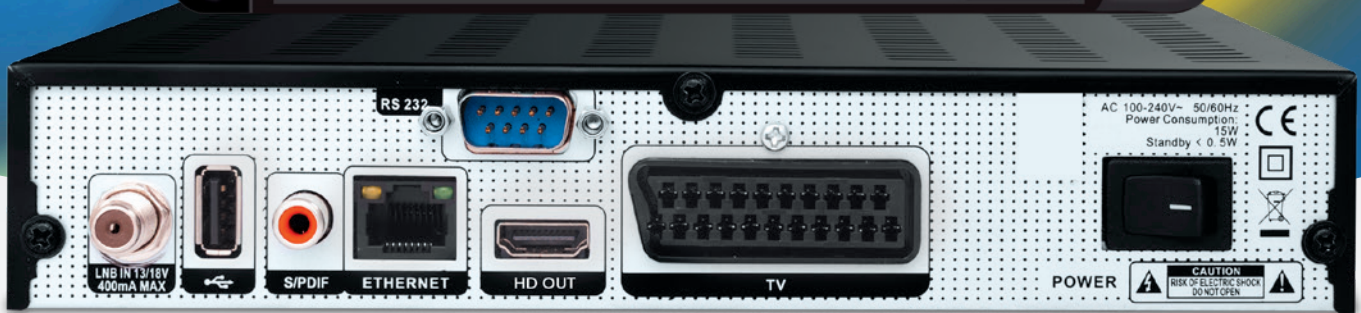

HD8155

H.265
HEVC

SYSTEM RESOURCES

Main Processor: Main CPU: 594 MHz, 2nd CPU: 337Mhz
Flash Memory: Serial Flash 8MB x 1
DDR SDRAM: DDRIII 1333 16bit 128MBx1

Tuner/Front-end

Tuner Type: DVB-S2
Input Connector: F-type, Connector, Female
Loop Through: F-type, Connector, Female
Signal Level: -65 to -25 dBm
LNB Power & Polarization: Vertical: +13V/+14V, Horizontal: +18V/+19V, Current: Max. 500mA, Overload Protection
22KHz Tone: Frequency: 22±1KHz
DiSeqC Control: Amplitude: 0.6±0.2V, Version 1.0, 1.1 1.2, USALS Available
Demodulation: QPSK, 8PSK
Input Symbol Rate: 2-45 Mbps, Convolution Code Rate 1/2, 2/3, 3/4, 5/6, 7/8, 1/4, 1/3, 2/5, 3/5, 4/5, 8/9, 9/10 and Auto

MPEG TS A/V Decoding

Transport Stream: MPEG-2 TS
Input Rate: Max. 120Mbit/s
Aspect Ratio: 4:3, 16:9, Letter Box
Video Decoding: MPEG-4/H.264/H.265 SP@L3 to ASP@L5, AVC,HP@level 4.1, MP@level 4.1

Video Resolution: 720*480P/I, 720*576P/I, 1280*720p, 1920*1080i, 1920*1080p
Audio Decoding: MPEG-1/2, AAC-LC, HE-AAC, MP3, Dolby Digital
Audio Mode: Left / Right / Stereo/ Mono
Sampling Rate: 32, 44.1 and 48KHz

A/V & DATA INPUT/OUTPUT

TUNER IN: F Type / IEC-Type Female
TV-SCART: Video CVBS/RGB output, Audio L/R output
S/PDIF: Coaxial, Digital Audio or Dolby Digital Bit-Stream Output
RS-232C: Transfer rate 115.2Kbps, 9 pin D-sub Type
USB: Two USB 2.0 slot Compatible for Host
Digital Video Output: VER1.3, Type A
Ethernet: 10/100M RJ45

POWER SUPPLY

Free Voltage: 110-230V AC
Power Consumption: 24W Max

PHYSICAL SPECIFICATION

Size[W*H*D]: 220X158X43 mm
Net Weight: 1,2Kg
Operation Temperature: 0°C~+45°C
Storage Temperature: -10°C~+70°C
Storage Humidity: 5%~95% RH (Non-Condensing)