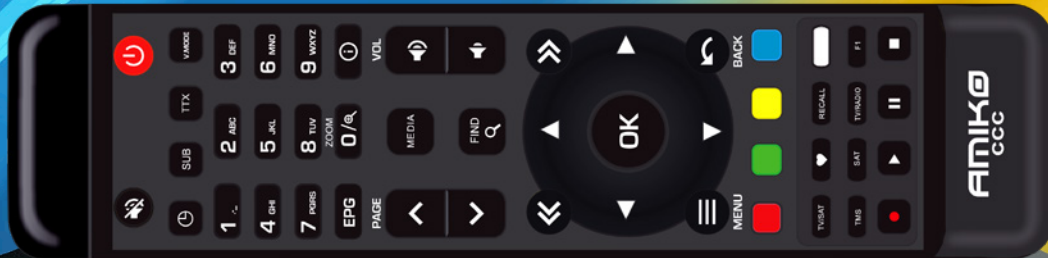

HD8155

H.265
HEVC

SYSTEM RESOURCES

Main Processor: Main CPU: 594 MHz, 2nd CPU: 337Mhz
Flash Memory: Serial Flash 8MB x 1
DDR SDRAM: DDRIII 1333 16bit 128MBx1

Tuner/Front-end

Tuner Type: DVB-S2
Input Connector: F-type, Connector, Female
Loop Through: F-type, Connector, Female
Signal Level: -65 to -25 dBm
LNB Power & Polarization: Vertical: +13V/+14V, Horizontal: +18V/+19V, Current: Max. 500mA, Overload Protection
22KHz Tone: Frequency: 22±1KHz
DiSeqC Control: Amplitude: 0.6±0.2V, Version 1.0, 1.1 1.2, USALS Available
Demodulation: QPSK, 8PSK
Input Symbol Rate: 2-45 Mbps, Convolution Code Rate 1/2, 2/3, 3/4, 5/6, 7/8, 1/4, 1/3, 2/5, 3/5, 4/5, 8/9, 9/10 and Auto

MPEG TS A/V Decoding

Transport Stream: MPEG-2 TS
Input Rate: Max. 120Mbit/s
Aspect Ratio: 4:3, 16:9, Letter Box
Video Decoding: MPEG-4/H.264/H.265 SP@L3 to ASP@L5, AVC,HP@level 4.1, MP@level 4.1

Video Resolution: 720*480P/I, 720*576P/I, 1280*720p, 1920*1080i, 1920*1080p
Audio Decoding: MPEG-1/2, AAC-LC, HE-AAC, MP3, Dolby Digital
Audio Mode: Left / Right / Stereo/ Mono
Sampling Rate: 32, 44.1 and 48KHz

A/V & DATA INPUT/OUTPUT

TUNER IN: F Type / IEC-Type Female
TV-SCART: Video CVBS/RGB output, Audio L/R output
S/PDIF: Coaxial, Digital Audio or Dolby Digital Bit-Stream Output
RS-232C: Transfer rate 115.2Kbps, 9 pin D-sub Type
USB: Two USB 2.0 slot Compatible for Host
Digital Video Output: VER1.3, Type A
Ethernet: 10/100M RJ45

POWER SUPPLY

Free Voltage: 110-230V AC
Power Consumption: 24W Max

PHYSICAL SPECIFICATION

Size[W*H*D]: 220X158X43 mm
Net Weight: 1,2Kg
Operation Temperature: 0°C~+45°C
Storage Temperature: -10°C~+70°C
Storage Humidity: 5%~95% RH (Non-Condensing)